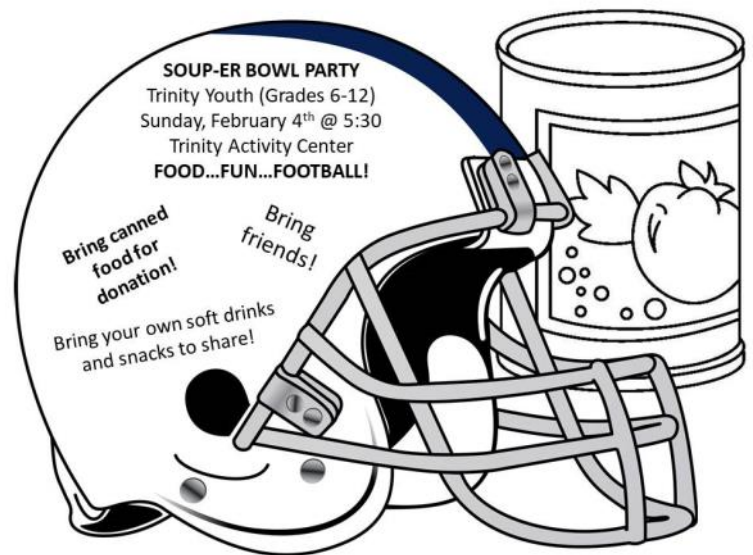

Joyce Jansen, Prayer Chain 573-334-5199

This Week at Trinity: January 21-27, 2018

Sunday—Jan 21st

6:30 a.m. "Living Hope"...KBSI 23, Cable Channel 9
8:00 a.m. Lutheran Hour.....AM Radio 960 KZIM
8:00 a.m. Worship Service w/Communion
9:15 a.m.....Bible Classes/Cross-Training
10:30 a.m. Joyful Song Service
3:00 p.m. ....Messiah Concert

Youth Quake

Monday—Jan 22nd

Tuesday—Jan 23rd

6:30 a.m.....Men's Bible Class
9:15 a.m.....Ladies Bible Class
5:30 p.m. ....Jr. Confirmation Class
6:30 p.m. ....Board of Education

Deadline for weekly Messenger articles

Wednesday—Jan 24th

9:15 a.m.....Pastor Maske Bible Class
1:00 p.m. ....Prayer Shawl
6:00 p.m. ...."Ringers" Handbells
7:00 p.m. ...."Singers" Choir

Thursday—Jan 25th

Friday—Jan 26th

Saturday—Jan 27th

6:00 p.m. Worship Service

Sunday—Jan 28th

6:30 a.m. "Living Hope"...KBSI 23, Cable Channel 9
8:00 a.m. Lutheran Hour.....AM Radio 960 KZIM
8:00 a.m. Worship Service
9:15 a.m.....Bible Classes/Cross-Training
10:30 a.m. Worship Service w/Communion

January Thru February Matching Funds Challenge

We have been notified that a Matching Funds amount of $5,000 has been made. You are invited to contribute to this Matching Funds Challenge. Simply mark your envelope with the words "Matching Funds." *Please remember that this donation should be in addition to your regular offering for ministry expenses*

New Member Class Starting

A New Member Class will soon begin at Trinity. If you, or someone you love, would like to learn more about the teachings of Christianity leading to membership at Trinity, please contact Pastor Breite for more information.